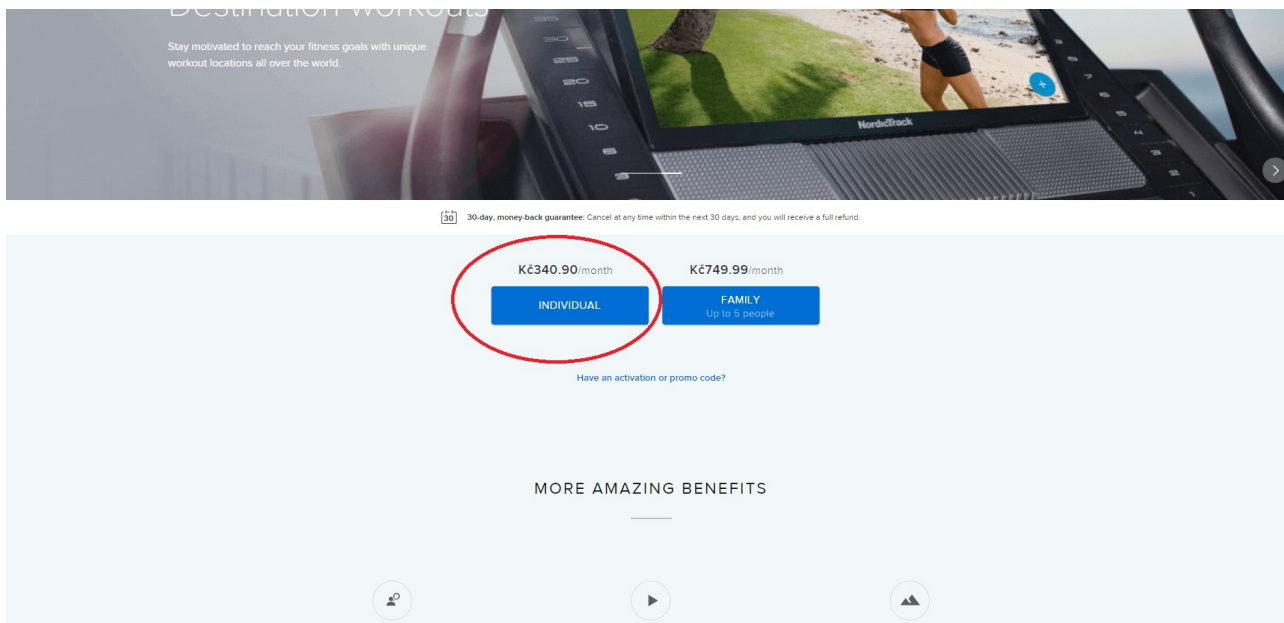

2) Klikněte na "Individual"

3) Zadejte své jméno; e-mailovou adresu, platební údaje. Poté klikněte na "Have an activation or promo code" a vložte kód z kartičky.

iFIT >

1. CREATE AN ACCOUNT.

Full name

Email address

Password

CREATE ACCOUNT

2. BILLING ADDRESS

3. PAYMENT METHOD

Your order summary

SUBSCRIPTION	
IFIT Coach Individual Plan—Yearly - INTERNATIONAL	Kč4090.85
SUBTOTAL	Kč4090.85
SHIPPING	FREE
TAXES	--
*ENTER YOUR ZIP CODE TO VIEW TAXES	
TOTAL	Kč4090.85

Have an activation or promo code?

Secure checkout. Your privacy and security are important to us.

GRATULUJEME, úspěšně jste prošli registrací a můžete začít trénovat!