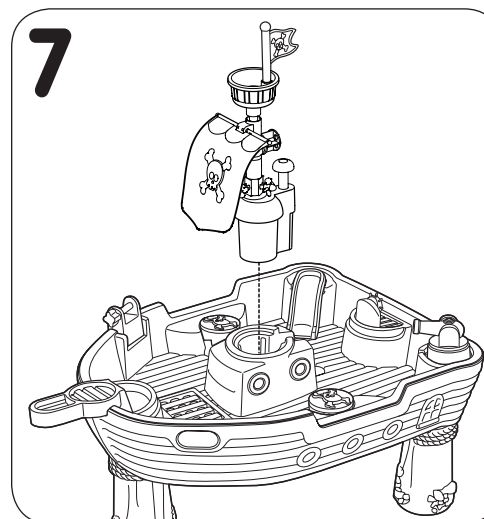

little tikes®

628566M
484049

XIM628566-1R1 - 6/14
www.littletikes.com
www.littletikes.co.uk
www.littletikes.nl
www.littletikes.pl

ENGLISH

ANCHORS AWAY PIRATE SHIP

Ages: 2 - 6 years
Please save sales receipt for proof of purchase.

WARNING:
ADULT ASSEMBLY REQUIRED.

- Keep these instructions for future reference.
- Prior to assembly, this package contains small parts: hardware which is a choking hazard and may contain sharp edges and sharp points. Keep away from children until assembled.
- Adult supervision required. Do not leave children unattended.
- This product is intended for outdoor domestic family use only.
- This product is intended for use by children ages 2-6 years.
- Use this product on a firm, level surface and avoid using near swimming pools, on or near steps, hills or inclines.
- Do not allow children to sit, stand play or climb on the top of surface. Failure to do so may cause the product to become unstable.
- Intended for use with the supplied accessories only.
- Never fill with anything except clean tap water. Use of other liquids may be harmful or damage the unit. Never fill with sand or dirt.
- Do not store or leave water in product when not in use.
- Thoroughly wash accessories before contact with food or beverage.
- Protect your eyes. Always wear safety glasses when using power tools.
- Do not attempt to modify or repair this product. For help contact Little Tikes Consumer Service.

MAINTENANCE

- Rinse product with clean tap water and allow to dry.
- When temperatures fall below 0°F/-18°C, outdoor use of this product is not recommended. In extreme cold, plastic materials lose resilience and may become brittle and crack upon impact. Store product in a warmer, protected place.

DISPOSAL