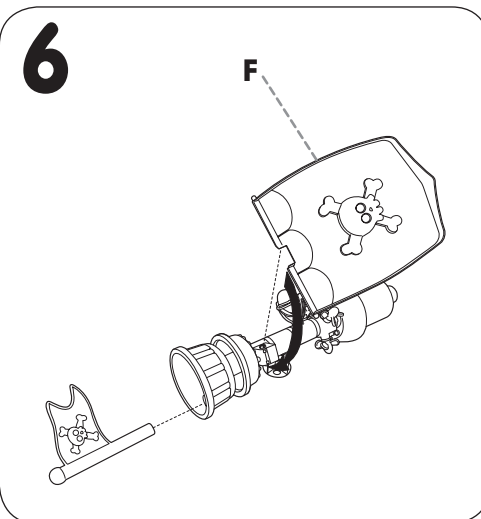

little tikes®

628566M
484049

XIM628566-1R1 - 6/14
www.littletikes.com
www.littletikes.co.uk
www.littletikes.nl
www.littletikes.pl

ENGLISH

ANCHORS AWAY PIRATE SHIP

Ages: 2 - 6 years
Please save sales receipt for proof of purchase.

WARNING:
ADULT ASSEMBLY REQUIRED.

- Keep these instructions for future reference.
- Prior to assembly, this package contains small parts: hardware which is a choking hazard and may contain sharp edges and sharp points. Keep away from children until assembled.
- Adult supervision required. Do not leave children unattended.
- This product is intended for outdoor domestic family use only.
- This product is intended for use by children ages 2-6 years.
- Use this product on a firm, level surface and avoid using near swimming pools, on or near steps, hills or inclines.
- Do not allow children to sit, stand play or climb on the top of surface. Failure to do so may cause the product to become unstable.
- Intended for use with the supplied accessories only.
- Never fill with anything except clean tap water. Use of other liquids may be harmful or damage the unit. Never fill with sand or dirt.
- Do not store or leave water in product when not in use.
- Thoroughly wash accessories before contact with food or beverage.
- Protect your eyes. Always wear safety glasses when using power tools.
- Do not attempt to modify or repair this product. For help contact Little Tikes Consumer Service.

MAINTENANCE

- Rinse product with clean tap water and allow to dry.
- When temperatures fall below 0°F/-18°C, outdoor use of this product is not recommended. In extreme cold, plastic materials lose resilience and may become brittle and crack upon impact. Store product in a warmer, protected place.

DISPOSAL